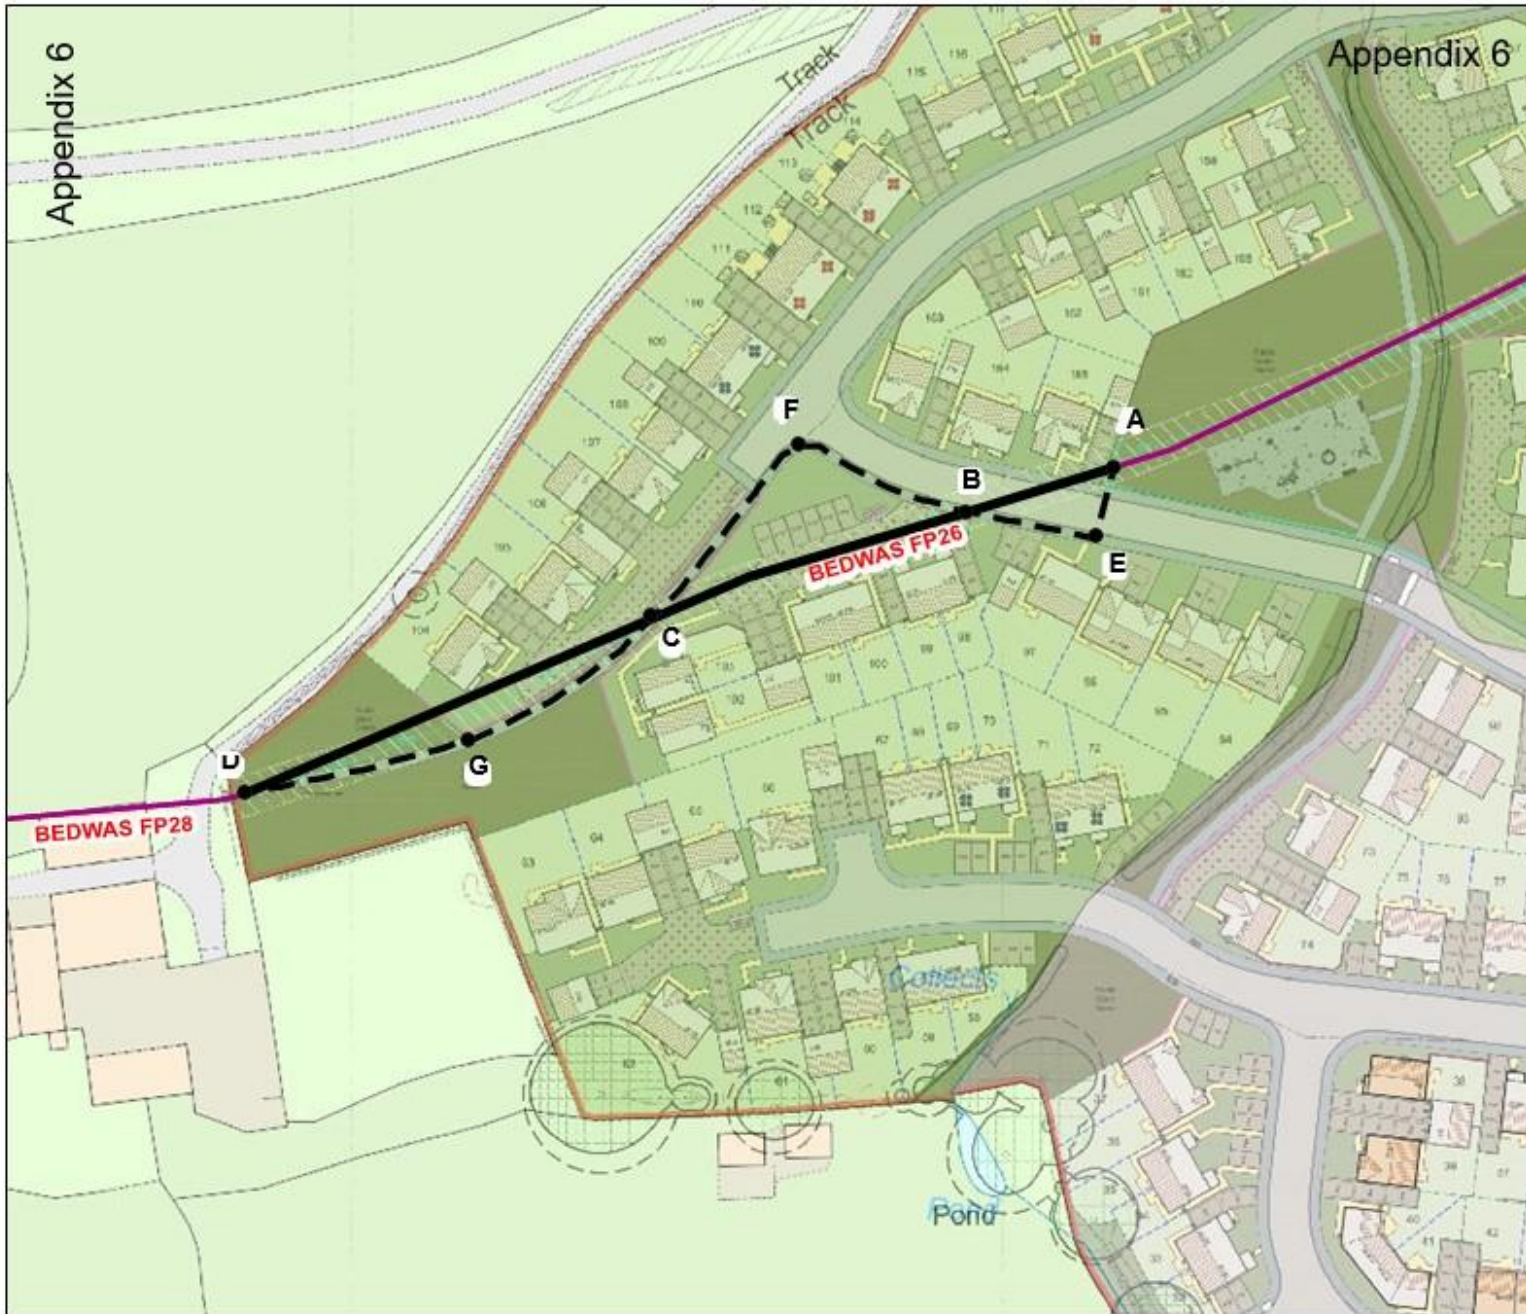

Appendix 6

Appendix 6

Proposed Public Path
Diversion Order
Town and Country Planning
Act 1990 s257
Llanmor Homes,
Bandy Road, Bedwas,
18/PPO/003

Legend

- ~~Uwbyr arfaethedig i gael ei crewyd / Proposed path to be created~~
- ~~Uwbyr arfaethedig i gael ei diddymwyd / Existing path to be closed~~
- Heb effeithio arno
- Uwbyr/Uwbyr... / Unaffected footpath/s

1:1,000 at A4

OS Products: © 100025372, 2020